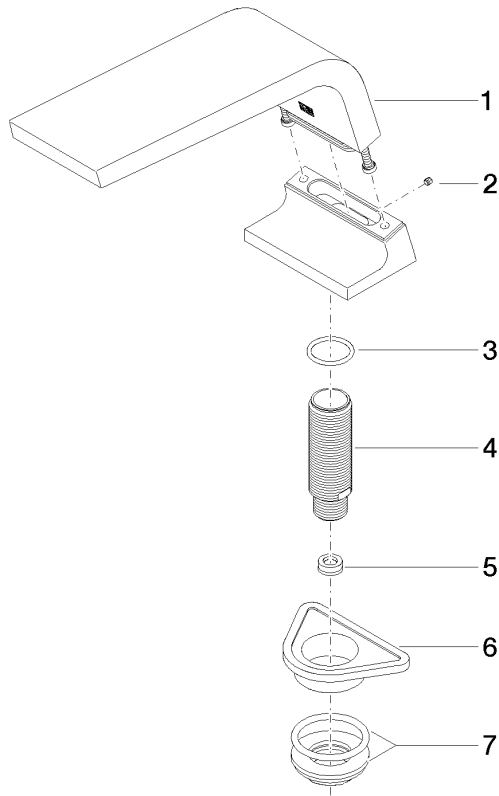

CL.1 Bath spout without diverter for deck mounting - Champagne (22kt Gold)

CL.1

13 612 705

- 200mm projection
- rectangular spray pattern with 55 individual jets
- height of mixer 125 mm
- height up to aerator 108 mm
- hole diameter 35 mm
- 1/2" connection
- max. flow 24.6 l/min at 3 bar flow pressure

mm [inches]

Flow rate chart

13 612 705

Parts for other finishes can be found here: [Chrome](#)

Spare parts list

No.	Item Number	Name	Quantity used	Delivery time
1	90 11 70 007 00-47	spout	1	30
2	09 31 11 099 90	pin	1	2
3	09 14 10 009 90	seal	1	2
4	09 30 01 117 90	connection	1	2
5	09 23 01 057 90	flow reducer	1	2
6	09 18 40 090 90	sleeve	1	2
7	04 23 10 004 03 90	fixing set	1	2