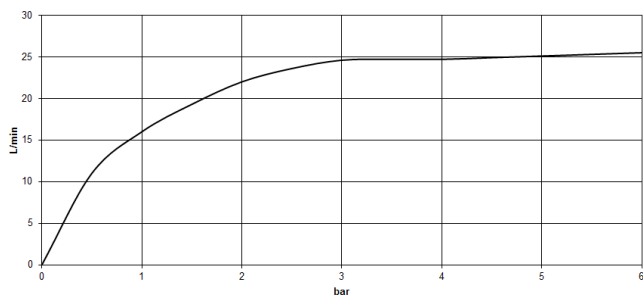

CL.1 Bath spout without diverter for deck mounting - Champagne (22kt Gold)

CL.1

13 612 705

- 200mm projection
- rectangular spray pattern with 55 individual jets
- height of mixer 125 mm
- height up to aerator 108 mm
- hole diameter 35 mm
- 1/2" connection
- max. flow 24.6 l/min at 3 bar flow pressure

mm [inches]

Flow rate chart

13 612 705

Parts for other finishes can be found here: [Chrome](#)

Spare parts list

No.	Item Number	Name	Quantity used	Delivery time
1	90 11 70 007 00-47	spout	1	30
2	09 31 11 099 90	pin	1	2
3	09 14 10 009 90	seal	1	2
4	09 30 01 117 90	connection	1	2
5	09 23 01 057 90	flow reducer	1	2
6	09 18 40 090 90	sleeve	1	2
7	04 23 10 004 03 90	fixing set	1	2